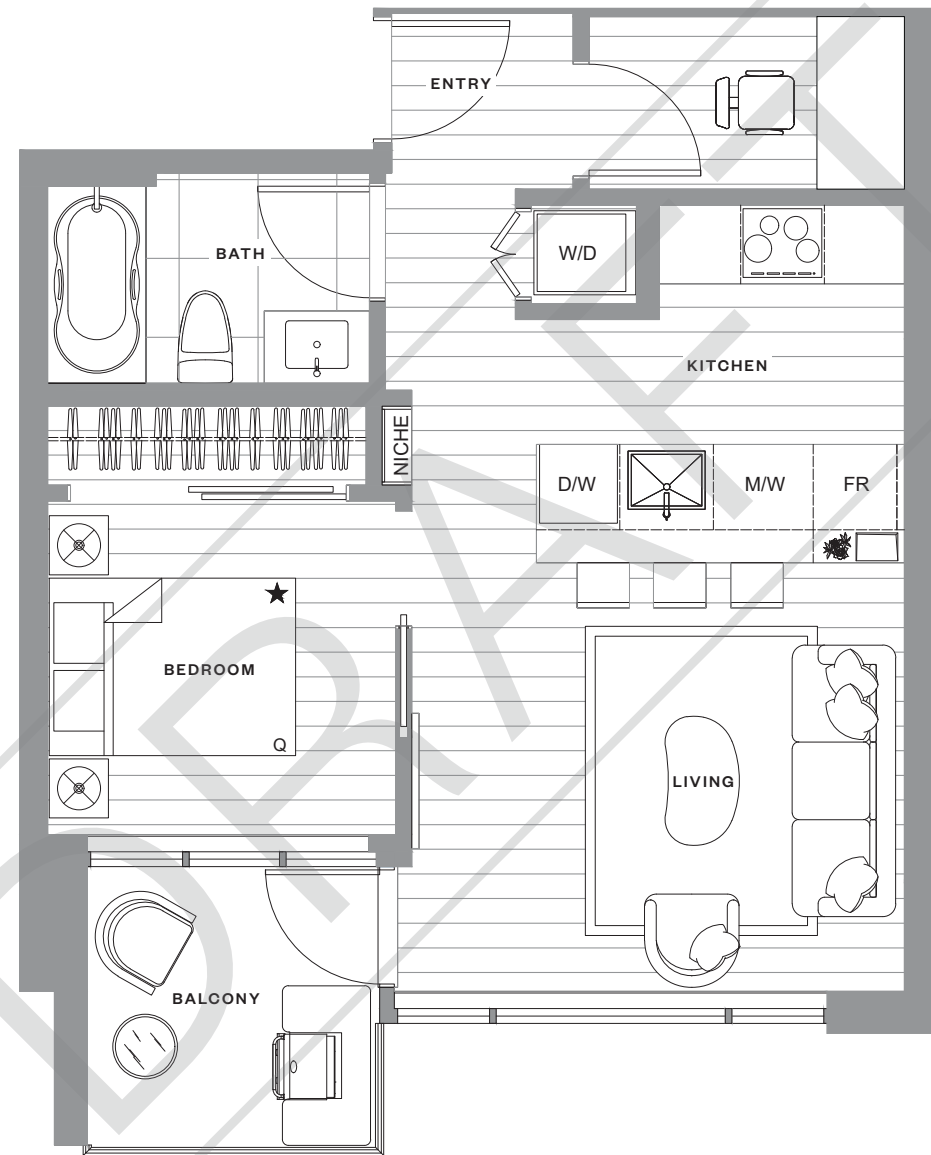

Plan 1A

1 Bed + 1 Bath + Flex

GRYPHON
NOVA

GRYPHON
nest

INTERIOR SPACE: 527 SQFT

EXTERIOR SPACE: 54 SQFT

TOTAL SPACE: 581 SQFT

Bigger Space, Brighter Future

Making space more efficient with a bed, desk and storage that disappears into the ceiling. Create space for whatever moves you.

In the Afternoon

Home office space with a 52" ceiling desk, magnetically stabilized for sitting or standing.