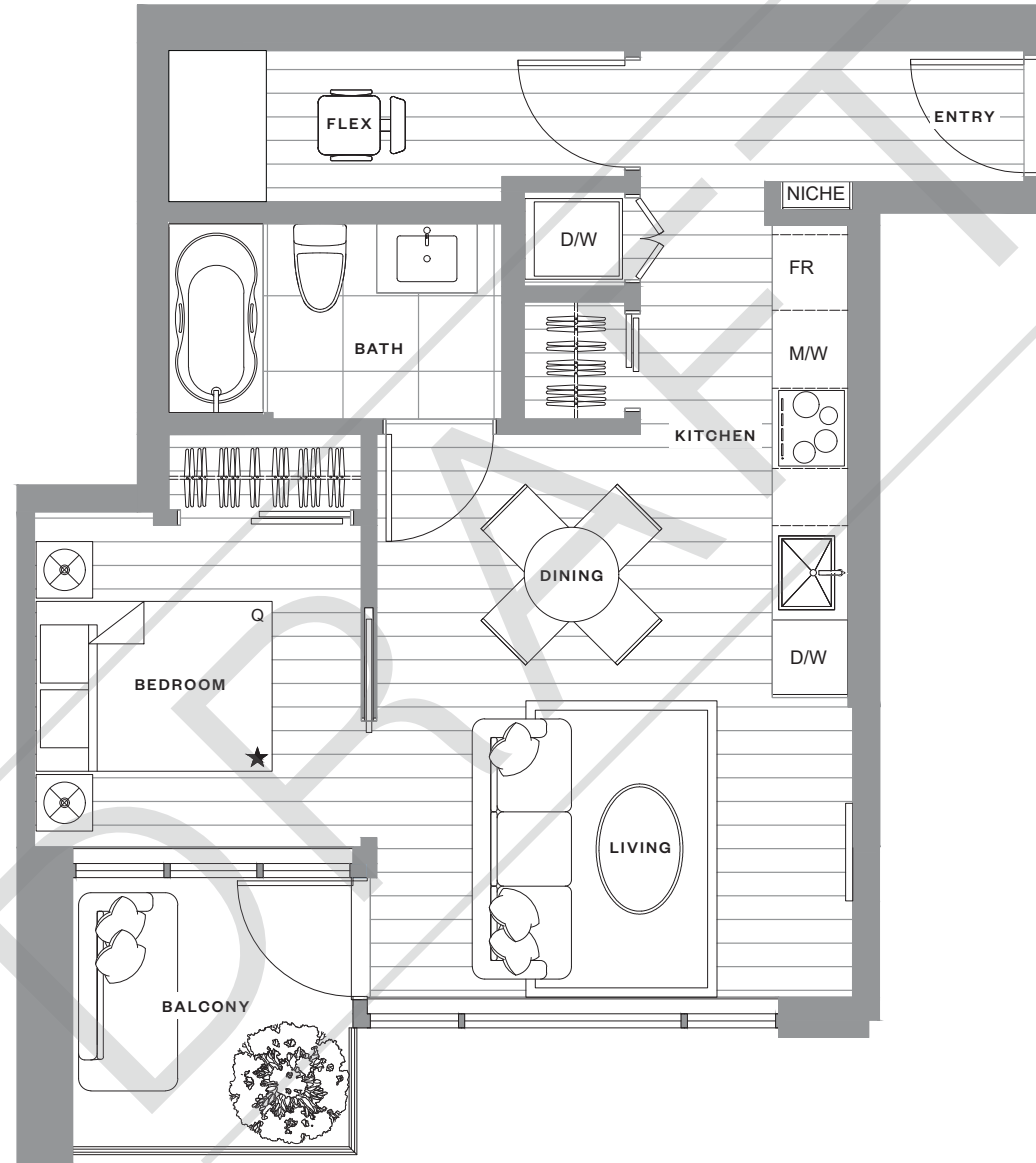

Making space more efficient with a bed, desk and storage that disappears into the ceiling. Create space for whatever moves you.

In the Afternoon

Home office space with a 52" ceiling desk, magnetically stabilized for sitting or standing.

Plan 1B

1 Bed + 1 Bath + Flex

GRYPHON
NOVA

GRYPHON
nest

INTERIOR SPACE: 540 SQFT
EXTERIOR SPACE: 54 SQFT
TOTAL SPACE: 594 SQFT

Bigger Space, Brighter Future

Gryphon Nova embodies the integration of art and living. Enjoy unparalleled flexibility when it comes to making use of your space, with furniture that recedes on command when you don't need it.

Morning

Making space more efficient with a bed, desk and storage that disappears into the ceiling. Create space for whatever moves you.

In the Afternoon

Home office space with a 52" ceiling desk, magnetically stabilized for sitting or standing.