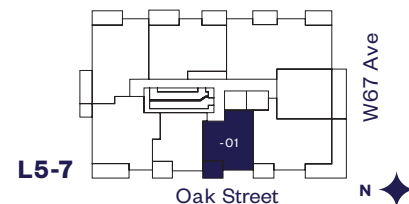

This is not an offer for sale and is for information purposes only. An offer for sale may only be made in conjunction with a Disclosure Statement. E. & O.E. The above images or drawings are for illustration purposes only. The developer reserves the right to alter size, price, design and/or finishings at any time.