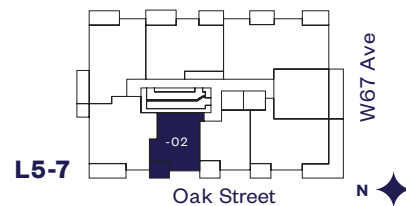

This is not an offer for sale and is for information purposes only. An offer for sale may only be made in conjunction with a Disclosure Statement. E. & O.E. The above images or drawings are for illustration purposes only. The developer reserves the right to alter size, price, design and/or finishings at any time.