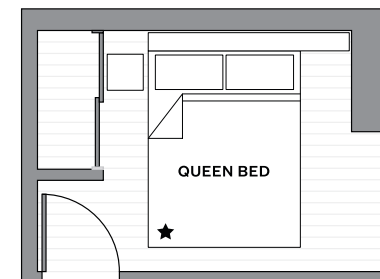

Morning

Making space more efficient with a bed, desk and storage that disappears into the ceiling. Create space for whatever moves you.

In the Afternoon

Home office space with a 52" ceiling desk, magnetically stabilized for sitting or standing.

Intelligent storage unit with image capturing function for easy store and search.

At Night

Space for a restful night. Lower your bed, dim the built in lights and turn the space into your night time sanctuary.