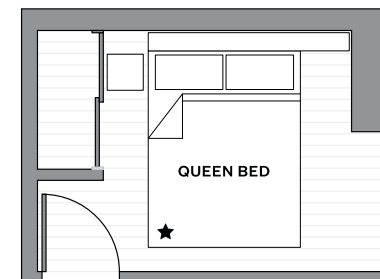

Plan 1A

1 Bed + 1 Bath + Flex

GRYPHON
NOVA

GRYPHON
nest

INTERIOR SPACE: 527 SQFT

EXTERIOR SPACE: 54 SQFT

TOTAL SPACE: 581 SQFT

Bigger Space, Brighter Future

Making space more efficient with a bed, desk and storage that disappears into the ceiling. Create space for whatever moves you.

In the Afternoon

Home office space with a 52" ceiling desk, magnetically stabilized for sitting or standing.

Intelligent storage unit with image capturing function for easy store and search.

At Night

Space for a restful night. Lower your bed, dim the built in lights and turn the space into your night time sanctuary.