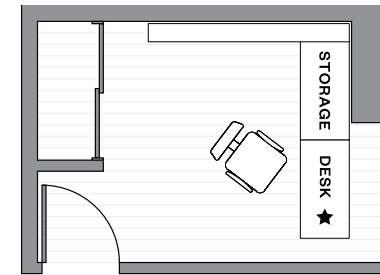

Plan 1A

1 Bed + 1 Bath + Flex

GRYPHON
NOVA

GRYPHON
nest

INTERIOR SPACE: 527 SQFT

EXTERIOR SPACE: 54 SQFT

TOTAL SPACE: 581 SQFT

Bigger Space, Brighter Future

Making space more efficient with a bed, desk and storage that disappears into the ceiling. Create space for whatever moves you.

In the Afternoon

Home office space with a 52" ceiling desk, magnetically stabilized for sitting or standing.