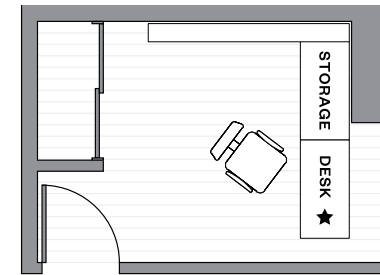

Plan 1B

1 Bed + 1 Bath + Flex

GRYPHON
NOVA

GRYPHON
nest

INTERIOR SPACE: 540 SQFT
EXTERIOR SPACE: 54 SQFT
TOTAL SPACE: 594 SQFT

Bigger Space, Brighter Future

Gryphon Nova embodies the integration of art and living. Enjoy unparalleled flexibility when it comes to making use of your space, with furniture that recedes on command when you don't need it.

Morning

Making space more efficient with a bed, desk and storage that disappears into the ceiling. Create space for whatever moves you.

In the Afternoon

Home office space with a 52" ceiling desk, magnetically stabilized for sitting or standing.